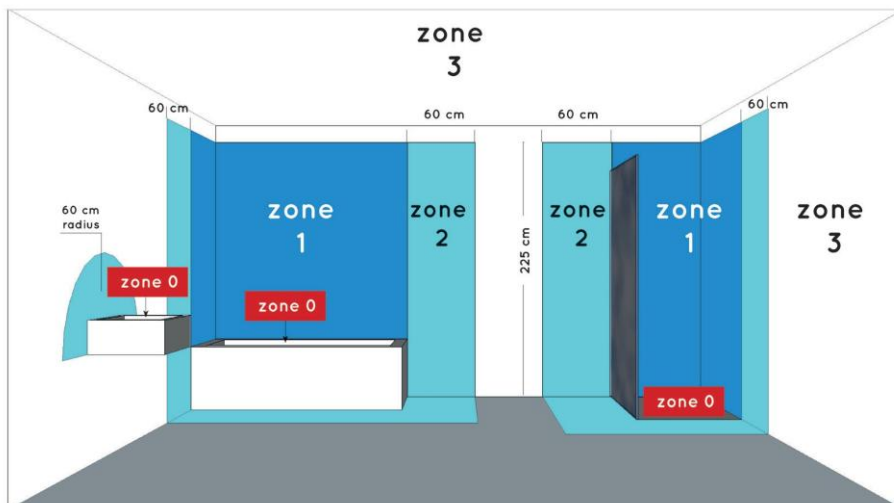

LUCIDE

GENERAL SPECIFICATIONS

RECOMMENDED LUCIDE LIGHT SOURCE

49006/05/36 & 49006/05/31
 Light source dimmable : Yes
 Light source incl. : Yes

General

Dimensions LxWxH : 25 cm x 25 cm x 14 cm
 Height minimum : 12 cm
 Height maximum : 14 cm
 Dimensions shade LxWxH : Ø 5.4cm x 8.7cm
 Main material : Metal+ glass
 Ceiling rose material : Metal
 Color : chrome/white
 Style : Modern
 Shape : -
 Weight : 2 kg
 Warranty : 2 years

Installation of items in bathroom:

Product specifications

Dimmable : Yes
 Light direction : Around (Diffuse)
 Adjustable in height : Not adjustable In Height (Before Installation)
 Directional : Directional
 Cable : No cable On Product
 Cable length : -
 Sensor : Without Sensor
 Control : No
 IP-Class : 44
 Electric class : 2
 Light source including: Yes
 Lamp socket : GU10
 Light source number : 4
 Power requirements : 220-240V~50Hz
 Bulb type & maximum wattage : GU10 LED 5W