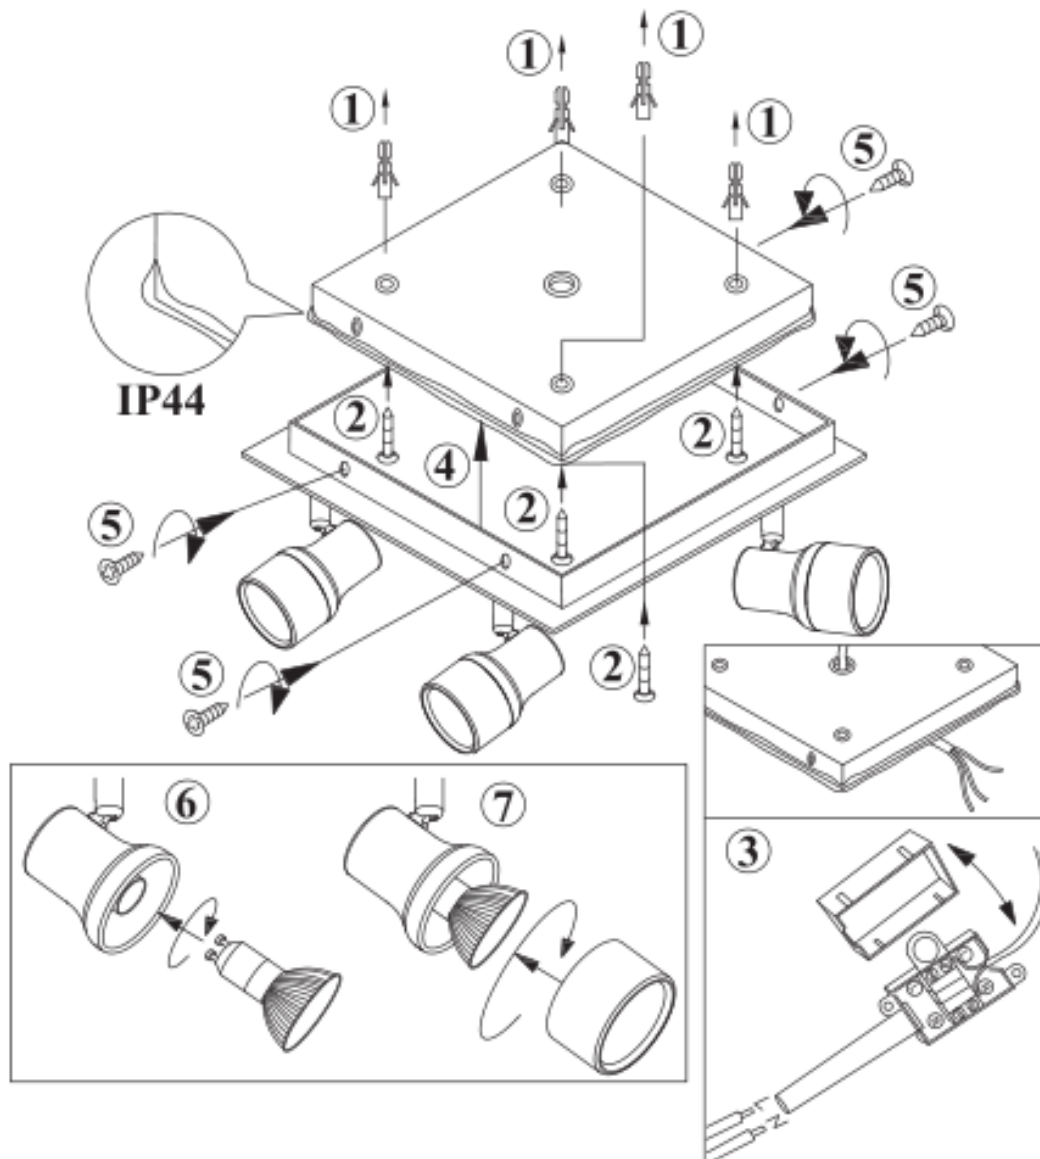

Dit product bevat een lichtbron van energie-efficiëntieklasse A+
Ce produit contient une source lumineuse de classe énergétique A+
This product contains a light source of energy efficiency class A+
Dieses Produkt enthält eine Lichtquelle der Energieeffizienzklasse A+
Ten produkt zawiera źródło światła o klasie efektywności energetycznej A+