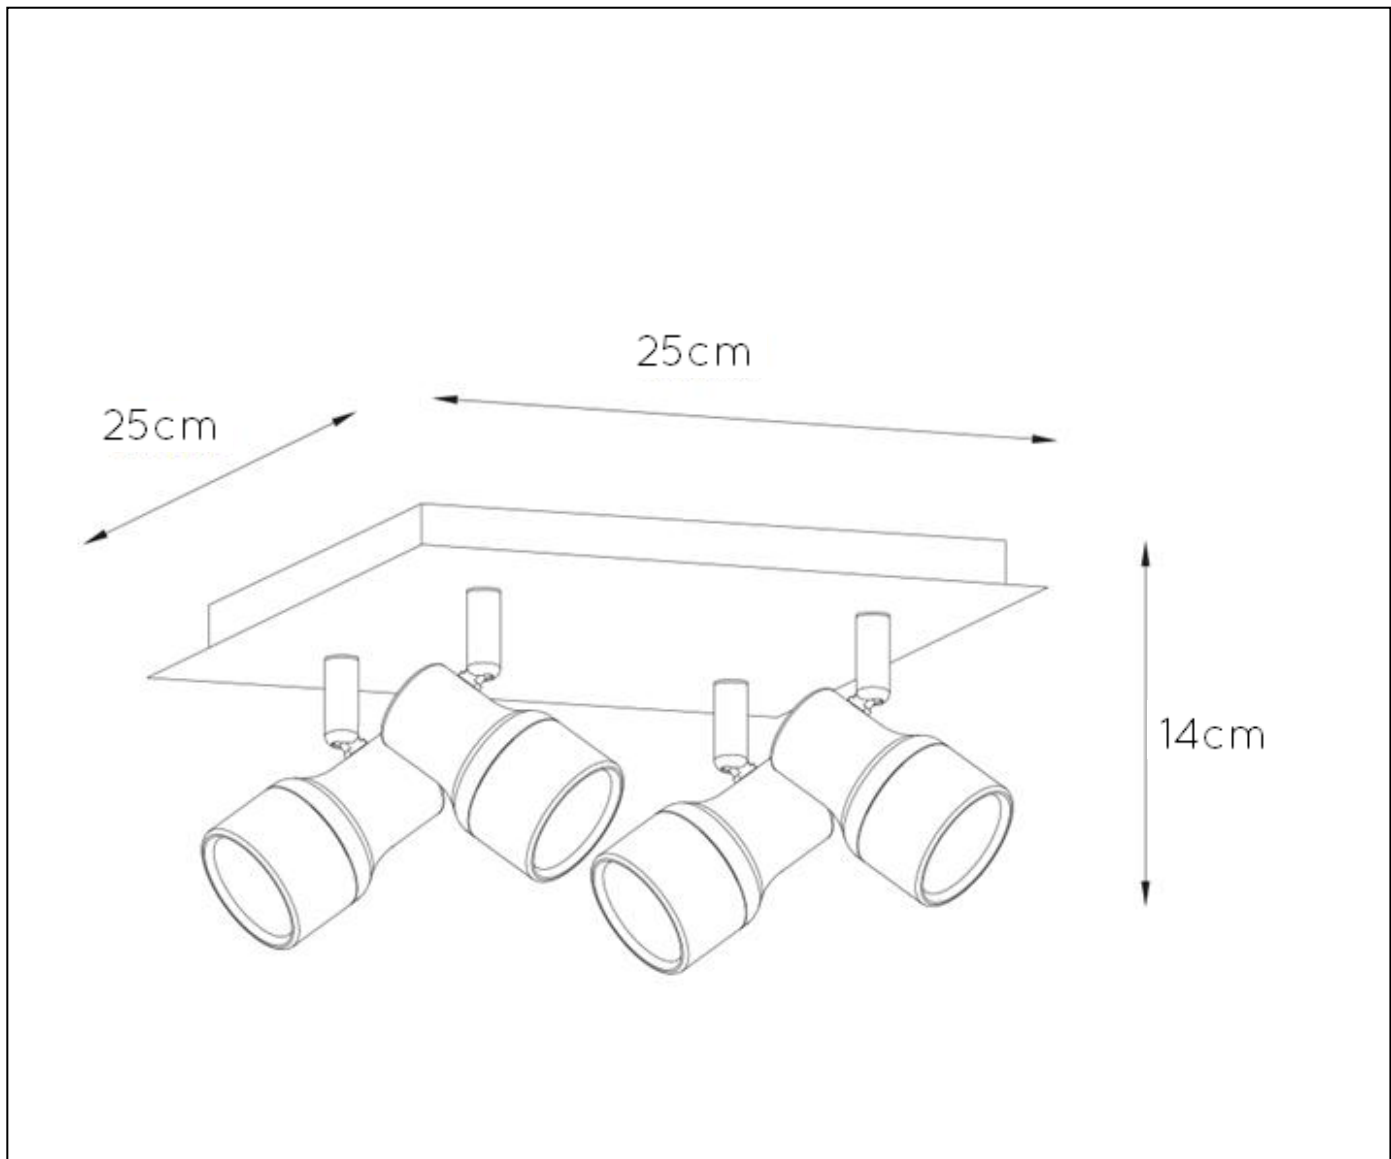

SIRENE-LED

item number : 17948/20/11
EAN code : 5411212176134
item number : 17948/20/31
EAN code : 5411212176141

For more specifications, dimensions please visit
www.lucide.com